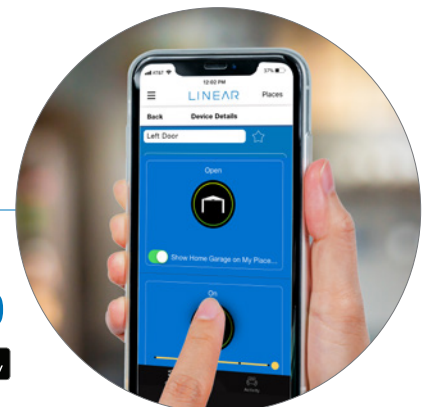

## **LDCO 863B** *smart garage door operator*

LED Lighting | 4,100 Lumens\*

Wi-Fi Connected

Smartphone-Controlled

Ultra Quiet Operation

Wall-to-Wall Lighting

Garage Door  
Monitoring  
and Control

**Linear®  
Smart App**