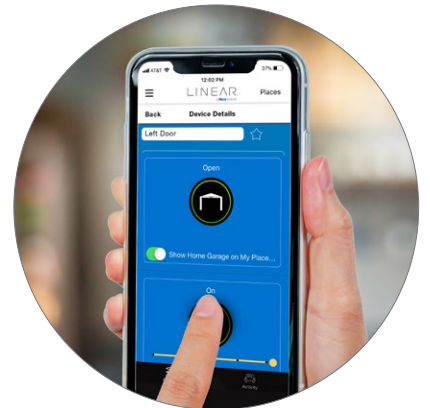

# Beauty and Brains.

**NEW!** LED Lighting

**NEW!** Optional Battery Backup

## LDCO 841

*smart garage door operator*

Wi-Fi Connected.  
Smartphone-Controlled.  
Ultra Quiet Operation.  
Modern Design.

Garage Door  
Monitoring  
and Control

**Linear®  
Smart App**

All Linear® Smart Garage Door Operators comply with California SB-969 regulations.