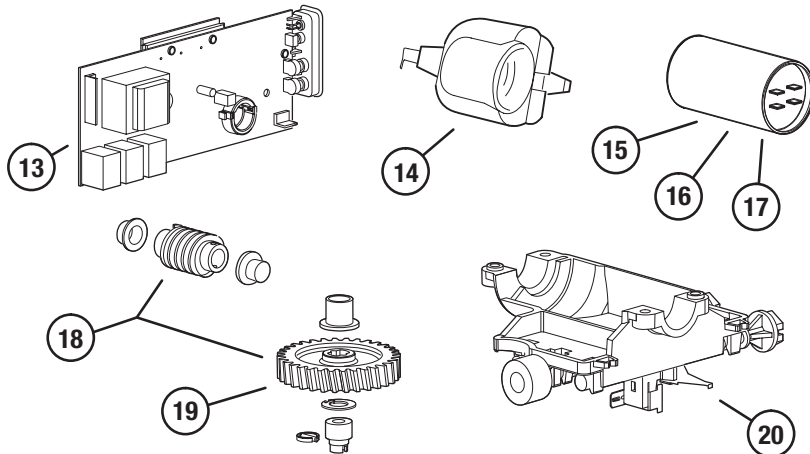

LSO, LDO, & LCO

ITEM #	REPLACEMENT PART	PART #
1	REAR LSO & LCO END COVER (WITH LABELS)	HAE00041
2	MAIN LSO COVER (WITH LABELS)	HAE00026
3	MAIN LCO COVER (WITH LABELS)	HAE00042
4	FRONT LSO COVER (WITH LABELS)	HAE00028
5	FRONT LCO COVER (WITH LABELS)	HAE00043
6	LSO & LCO LENS COVER (FITS BOTH ENDS)	220918
7	LSO MOTOR	220919
8	LCO MOTOR	220919
9	1/3 HP LDO COVER (WITH LABELS)	HAE00011
10	1/2 HP LDO COVER (WITH LABELS)	HAE00012
11	LDO LENS COVER	217645
12	LDO MOTOR	217881
13	CONTROL BOARD (LOGIC/RECEIVER/TORQUE)	HAE00040
14	LAMP SOCKET ASSEMBLY	218014-02
15	1/3 HP CAPACITOR (43-53 MFD) <i>FOR LDO33 ONLY</i>	219109
16	1/2 HP CAPACITOR (53-64 MFD) <i>FOR LDO50 ONLY</i>	219110
17	3/4 HP CAPACITOR (65 MFD) <i>FOR LCO75 ONLY</i>	232168
18	HELICAL AND WORM GEARS (WITH GREASE)	HAE00047
19	HELICAL GEAR (WITH GREASE)	HAE00048
20	LIMIT SWITCH ASSEMBLY	HAE00004