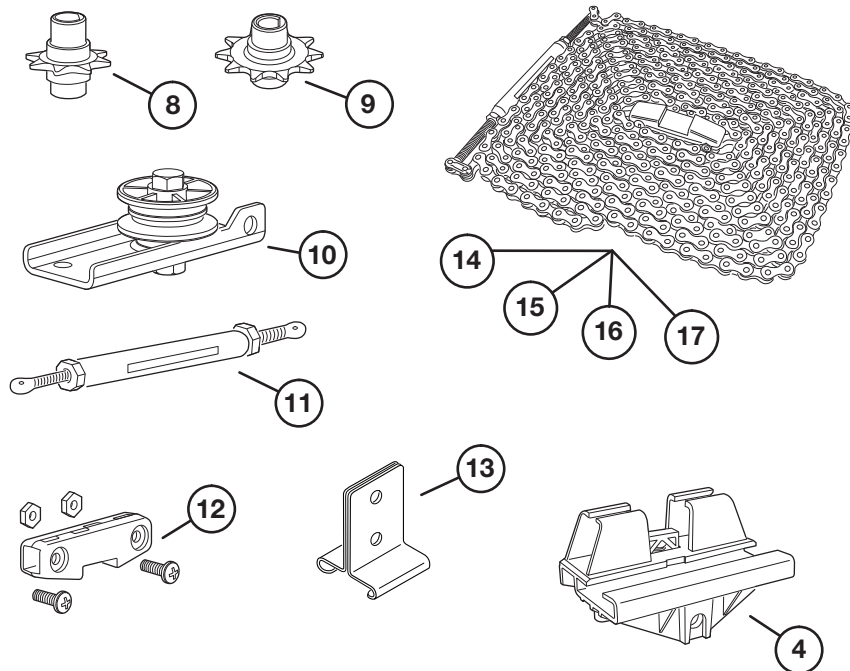

HCT and HCI CHAIN DRIVE RAILS

ITEM #	REPLACEMENT PART	PART #
1	HBT DRIVE SPROCKET	220499
2	HBT PULLEY AND BRACKET	218954-03
3	HBT INNER SLIDE ASSEMBLY	HAE00022
4	TROLLEY ASSEMBLY	218189-01
5	7 FOOT BELT ASSEMBLY	HAE00023
6	8 FOOT BELT ASSEMBLY	HAE00033
7	DRIVE SPROCKET HOLDER AND BELT CLAMP <i>BELT CLAMP FOR USE ON HBT BELT RAILS ONLY</i>	HAE00049
8	HCT DRIVE SPROCKET	217436
9	HCI DRIVE SPROCKET	227653
10	HCT PULLEY AND BRACKET	HAE00014
11	HCT TURNBUCKLE ASSEMBLY	HAE00013
12	HCT INNER SLIDE ASSEMBLY	HAE00018
13	CENTER SUPPORT BRACKET	CSB
14	7 FOOT CHAIN ASSEMBLY	HAE00015
15	8 FOOT CHAIN ASSEMBLY	HAE00032
16	10 FOOT CHAIN ASSEMBLY	HAE00017
17	12 FOOT CHAIN ASSEMBLY	HAE00046