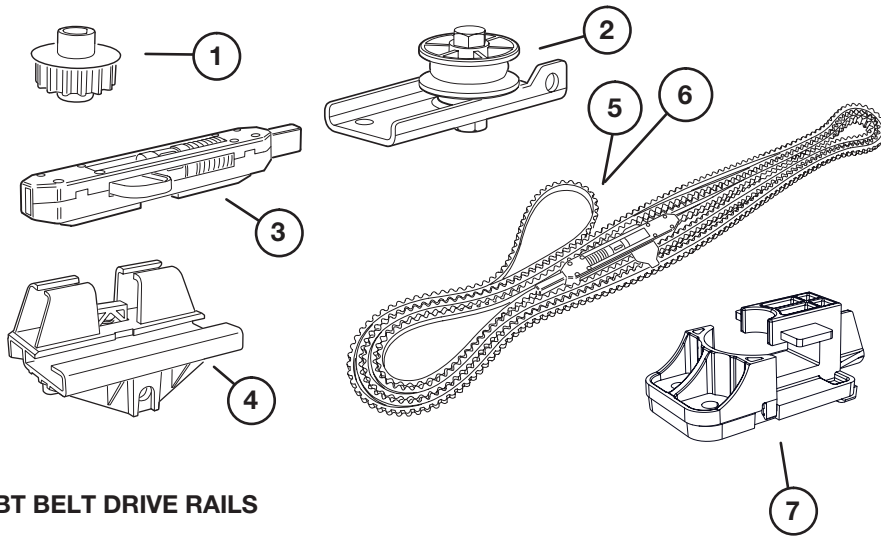

GARAGE DOOR OPERATOR REPLACEMENT PARTS LIST

OPERATOR RAIL PARTS

HBT BELT DRIVE RAILS