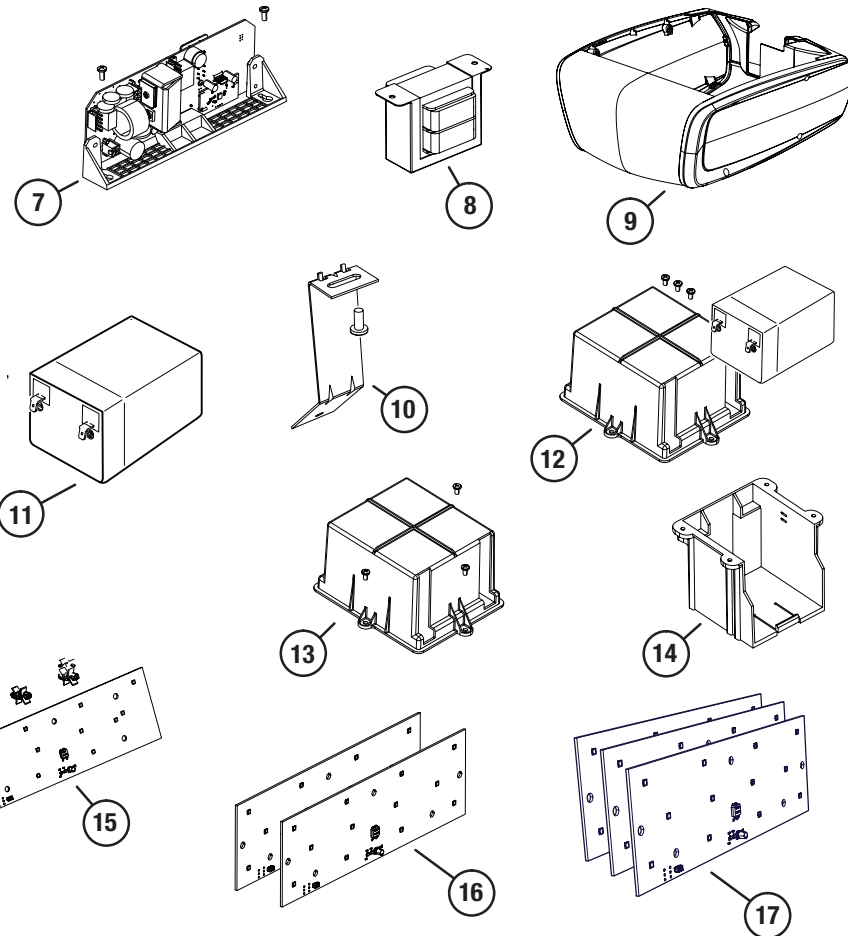

LDCO 850, 852, 841, 863B

ITEM #	REPLACEMENT PART	PART #
1	LDCO CONTROL BOARD, BBU COMPATIBLE (800/801)	HAE00077
2	LDCO FRONT COVER (WITH LABEL) (800/801)	HAE00051
3	BATTERY BACKUP UNIT (800/801)	BBU
4	LDCO ENCODER BOARD (800/801/841/850/852/863B)	HAE00058
5	LDCO MAIN COVER (WITH LABELS) (800/801)	HAE00052
6	LDCO LIGHT LENS (800/801/850)	228152
7	KIT, PCBA, LDCO (841/850/852/863B)	HAE00075
8	TRANSFORMER (841/850/852/863B)	10012046
9	COVER, MAIN (841/863B)	HAE00073
10	BRACKET KIT (852)	10016007
11	REPLACEMENT BATTERY, 12V (841/850/852/863B)	BATT54
12	BATTERY AND HOUSING (841/850)	BATT54BOX
13	BATTERY HOUSING (850/863B)	10015410-004
14	BATTERY HOUSING (852)	10015932-001
15	LED PANEL (841/850)	10014504-01
16	LED PANELS (852)	RP9004
17	LED PANELS (863B)	RP9005