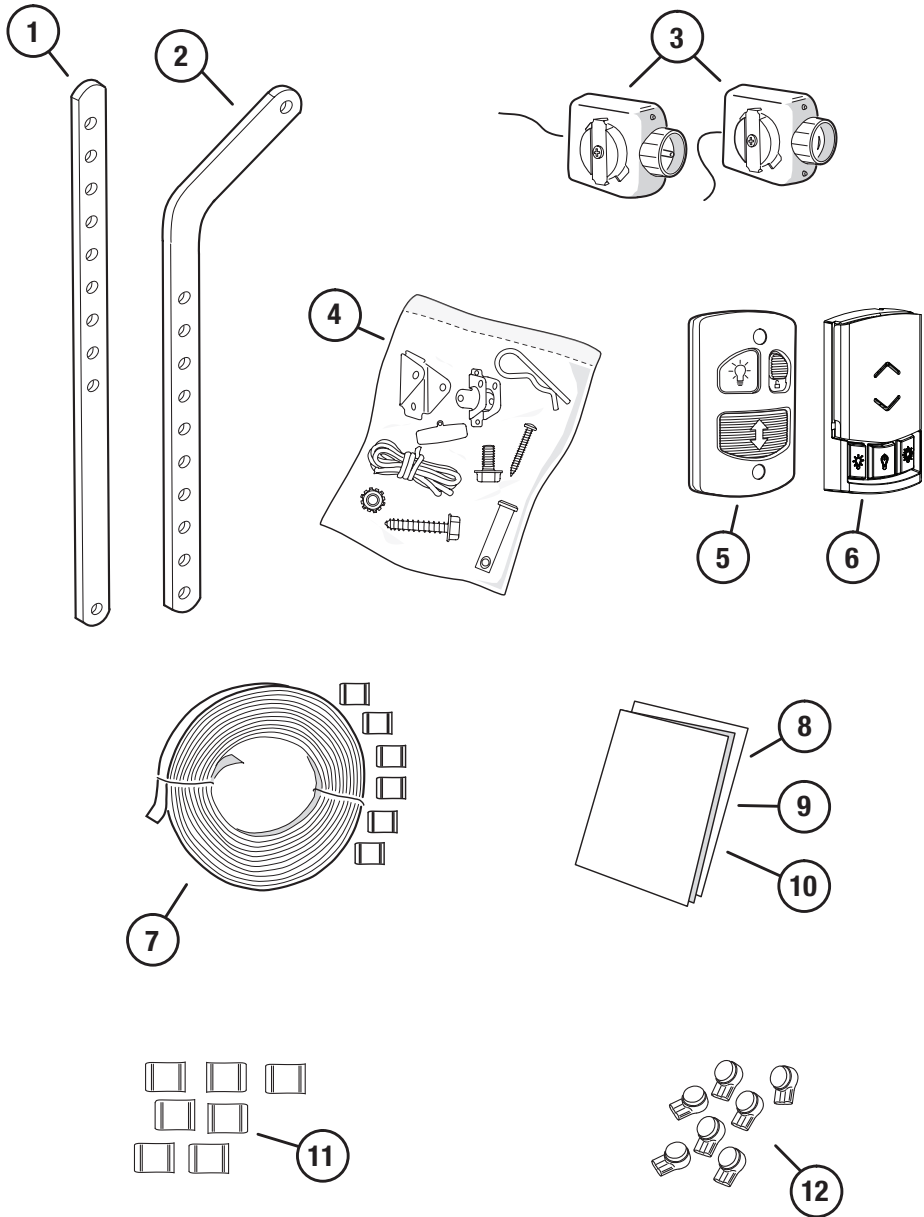

## GARAGE DOOR OPERATOR REPLACEMENT PARTS LIST

### DC OPERATOR HEAD PARTS

LDCO 800

LDCO 850, 852, 841, 863B

ITEM #	REPLACEMENT PART	PART #
1	LDCO CONTROL BOARD, BBU COMPATIBLE (800/801)	HAE00077
2	LDCO FRONT COVER (WITH LABEL) (800/801)	HAE00051
3	BATTERY BACKUP UNIT (800/801)	BBU
4	LDCO ENCODER BOARD (800/801/841/850/852/863B)	HAE00058
5	LDCO MAIN COVER (WITH LABELS) (800/801)	HAE00052
6	LDCO LIGHT LENS (800/801/850)	228152
7	KIT, PCBA, LDCO (841/850/852/863B)	HAE00075
8	TRANSFORMER (841/850/852/863B)	10012046
9	COVER, MAIN (841/863B)	HAE00073
10	BRACKET KIT (852)	10016007
11	REPLACEMENT BATTERY, 12V (841/850/852/863B)	BATT54
12	BATTERY AND HOUSING (841/850)	BATT54BOX
13	BATTERY HOUSING (850/863B)	10015410-004
14	BATTERY HOUSING (852)	10015932-001
15	LED PANEL (841/850)	10014504-01
16	LED PANELS (852)	RP9004
17	LED PANELS (863B)	RP9005

MISCELLANEOUS OPERATOR PARTS

GARAGE DOOR OPERATOR REPLACEMENT PARTS LIST

ITEM #	REPLACEMENT PART	PART #
1	DOOR ARM - STRAIGHT	227966
2	DOOR ARM - BENT	227967
3	SAFETY BEAM SENDER & RECEIVER (WITH WIRE)	HAE00002
4	COMPLETE HARDWARE KIT	220205-02
5	WALL STATION (LDO/LSO/LCO/800)	HAE00001
6	WIFI (SMART) WALL STATION (850/852/841/863B)	HAE00072
7	WIRE KIT (15 SETS OF WIRE AND CLIPS)	HAE00044
8	LDO INSTRUCTIONS AND LABELS	HAE00030
9	LSO INSTRUCTIONS AND LABELS	HAE00031
10	LCO INSTRUCTIONS AND LABELS	HAE00045
11	WIRE CLIP KIT (100 CLIPS)	HAE00019
12	GEL CAP KIT (100 PIECES)	HAE00020