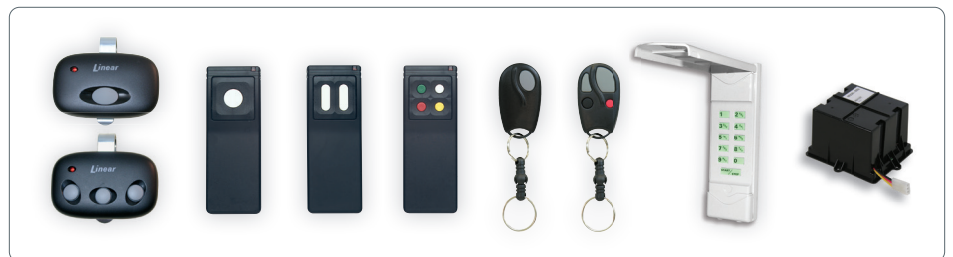

Options

Your Linear dealer is a great source for everything from miniature key ring transmitters and multi-button visor transmitters to wireless keypads.