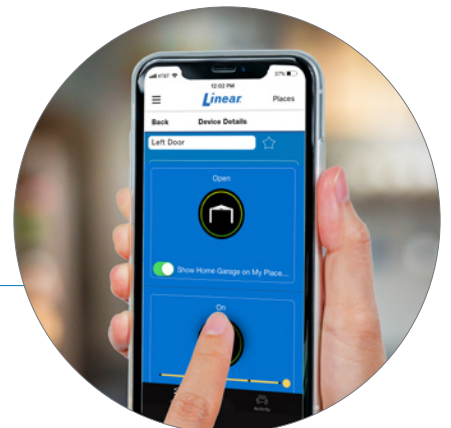

Smart Garage Door Operator

The Brightest on the Block.

Officially the Brightest in
the Industry – 25% Brighter
than the Liftmaster® WLED!

LED Lighting | 4,100 Lumens*

Wi-Fi Connected

Smartphone-Controlled

Ultra Quiet Operation

Wall-to-Wall Lighting

Garage Door Monitoring and Control

Linear® Smart App

LDCO 863B Smart Garage Door Operator

Never Change a Light Bulb Again.

Our new LDCO863B includes the most advanced lighting features on the market. Featuring 3 LED panels and a total of 4,100 lumens, our new technology will never leave you in the dark.

Long life, dimmable LED light panels included.

Secure. Responsive Remote Control

Linear MegaCode remote controls operate over long range and employ high-security technology.

Easy Door Release

Release the operator's quick-disconnect trolley to open or close the garage door manually.